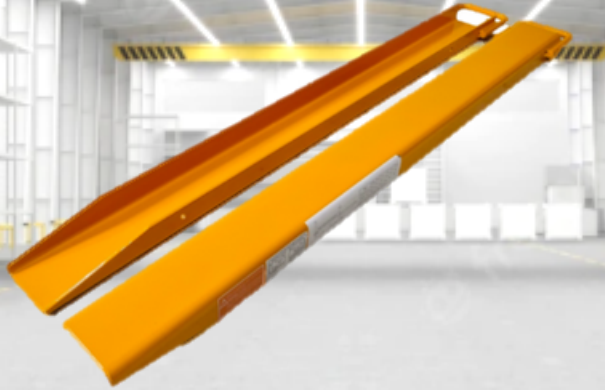

# JIALIFT®

[www.jialift.com.au](http://www.jialift.com.au)

**FORKLIFT  
SLIPPER/EXTENSION  
EX SERIES**

**CE**

## Forklift Slipper | Forklift Extension

- Model: EX724
- Width: 110 mm
- Length: 1830 mm

- Model: EX725
- Width: 140 mm
- Length: 1830 mm

- Model: EX604
- Width: 110 mm
- Length: 1500 mm

- Model: EX605
- Width: 140 mm
- Length: 1500 mm